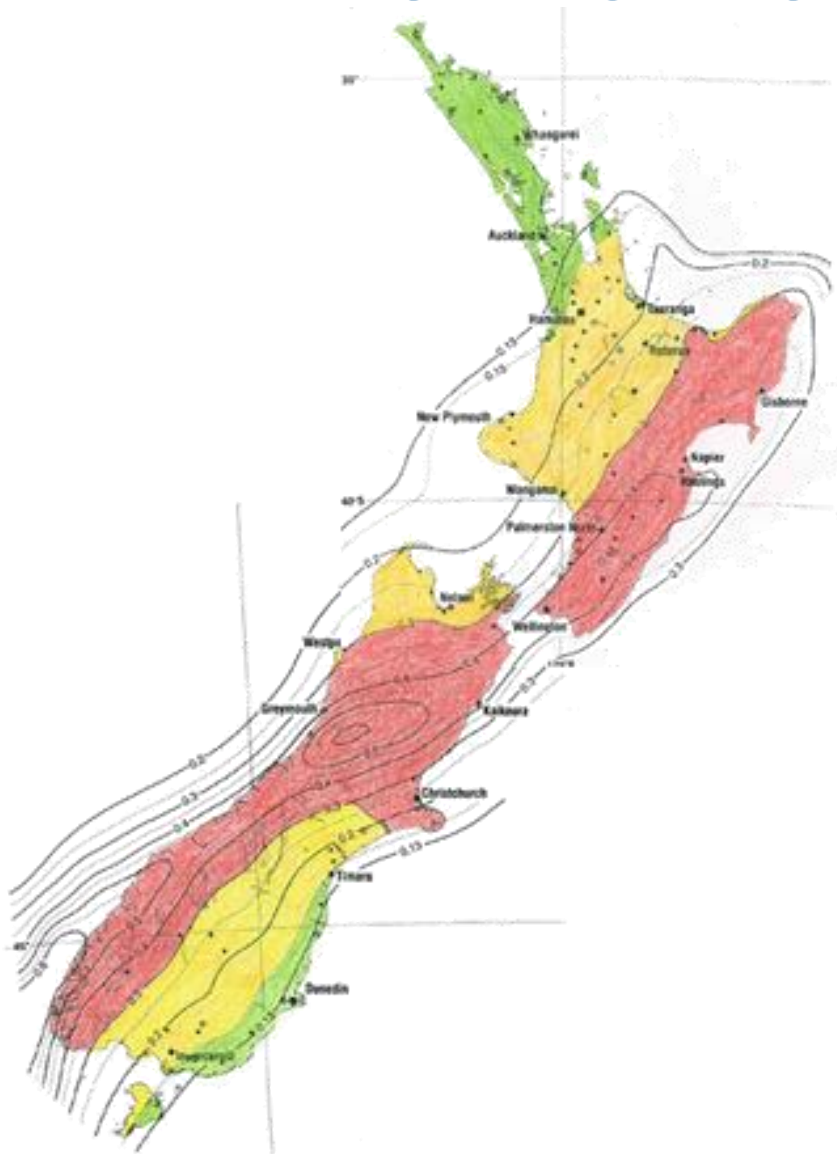

# NEW RISK ZONES FOR STRENGTHENING

## High Risk Areas (> 0.3)

Wellington	Christchurch
Palmerston North	Napier/Hastings
Gisborne	Blenheim

## Medium Risk Areas (0.15 < 0.3)

Hamilton	Tauranga
New Plymouth	Rotorua
Wanganui	Nelson
Invercargill	Timaru

## Low Risk Areas (< 0.15)

Auckland	Northland
Oamaru	Dunedin